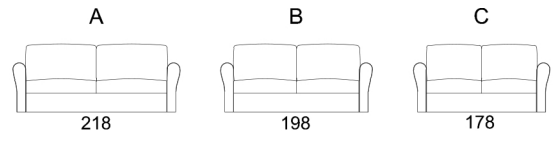

 Tessuto / Pelle

216

SLIM

CHIC

MIDI

SOFT

REGULAR

ULTRASLIM