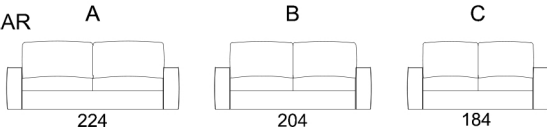

 Tessuto / Pelle

216

SLIM

CHIC

MIDI

SOFT

REGULAR

ULTRASLIM