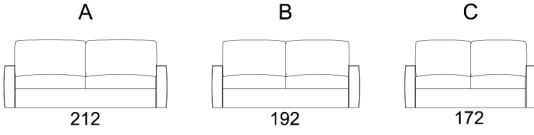

 Tessuto / Pelle

216

SLIM

CHIC

MIDI

SOFT

REGULAR

ULTRASLIM