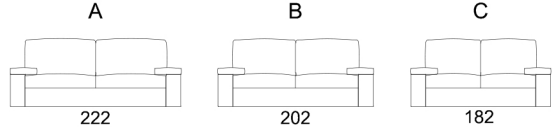

 Tessuto / Pelle

216

SLIM

CHIC

MIDI

SOFT

REGULAR

ULTRASLIM